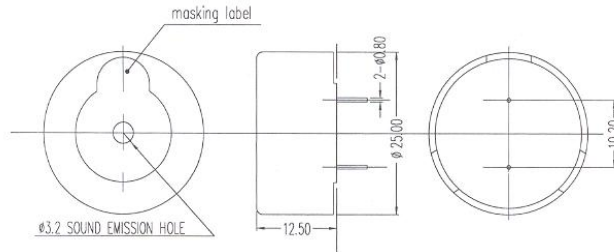

Product Data Sheet Part No. WT-2506 Washable Type

DIMENSIONS

φ 25 × H12.5

UNIT : mm
TOLERANCE : ± 0.3
HOUSING MATERIAL : PBT

Type	Unit	
Color		Black
Rated Voltage	(V)	6
Operating Voltage	(V)	3-7
Current Consumption	(mA)	MAX.70
Coil Resistance	(Ω)	36±5
Sound Output (Min)	(dB)	85
Resonance Frequency	(Hz)	1000~1500
Operating Temp	(C)	-25~+70
Storage Temp	(C)	-30~+85
Weight	(g)	10
Terminal		PIN TYPE
Dimension	mm	25 x H12.5
*applied voltage: 1.5V, 1/2 duty, square wave		
*distance for measurement 10cm		